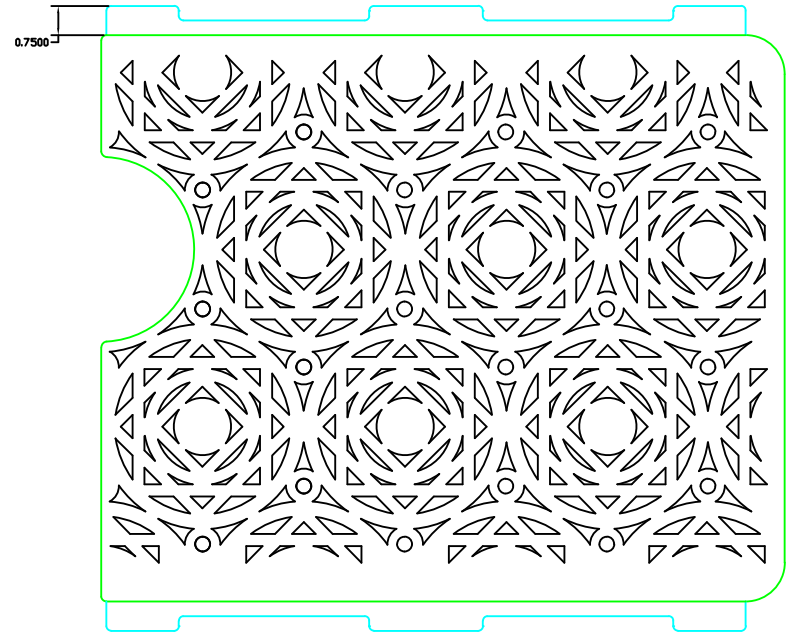

G168A-M

17.5000

G168B-M

ALL BENDS DOWN 90

Elite Bath

DWG. NO. G168A-B MOSAIC TEMPLATE	REV

SCALE: 1:1 SHEET 1 OF 1