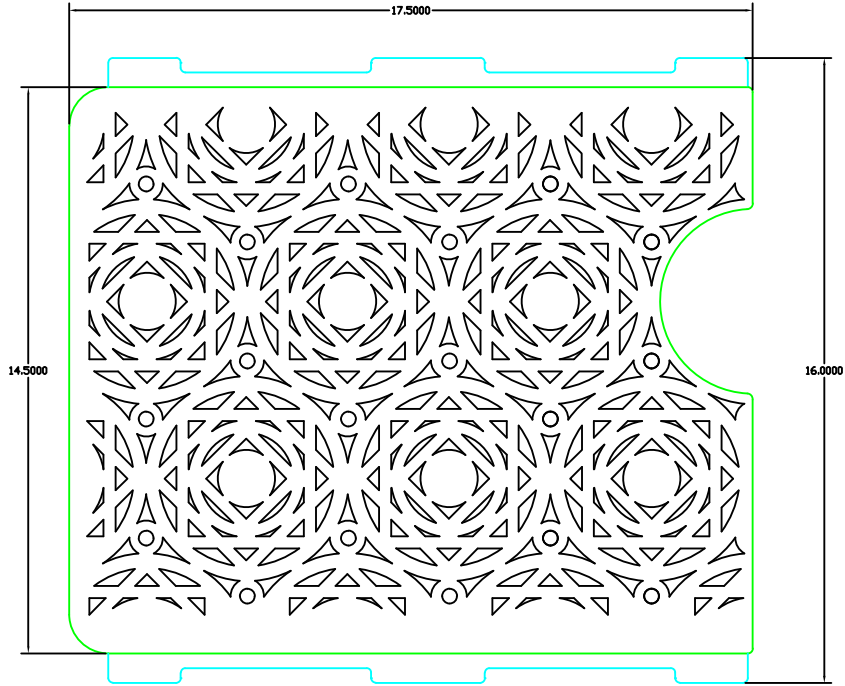

G168A-M

17.5000